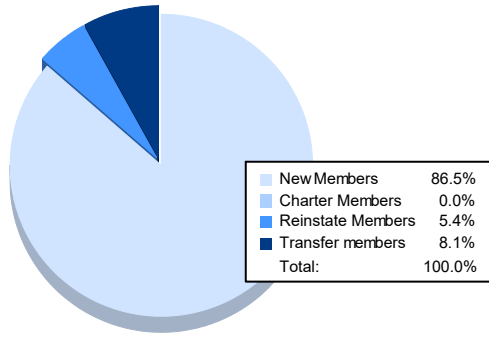

Year	New Clubs	Dropped Clubs	Gain/ Loss Clubs	New Members	Charter Members	Reinstate Members	Transfer Members	Total Member Added	Total Members Dropped	Gain/ Loss Members
2016-2017	1	0	1	86	20	0	7	113	66	47
2017-2018	0	0	0	83	0	0	4	87	72	15
2018-2019	0	0	0	71	0	0	2	73	78	-5
2019-2020	0	0	0	62	0	0	6	68	62	6
2020-2021	0	0	0	32	0	2	3	37	63	-26
<b>Average</b>	<b>0</b>	<b>0</b>	<b>0</b>	<b>67</b>	<b>4</b>	<b>0</b>	<b>4</b>	<b>76</b>	<b>68</b>	<b>7</b>

### Membership Composition June 2021 Cumulative